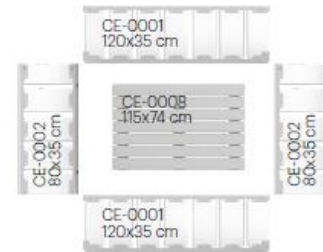

CONFIGURATION 4 | 320x360 CM (LxW)

PANELS USED IN THIS CONFIGURATION:

- 6x CE-0003 Long panel 120x70 cm
- 8x CE-0001 Long panel 120x35 cm
- 3x CE-0004 Short panel 80x70 cm
- 3x CE-0002 Short panel 80x35 cm
- 6x CE-0007 Seat panel 115x74,5 cm
- 1x CE-0008 Top panel 115x74 cm
- 3x CE-0010 Connector straight 80x70 cm
- 1x CE-0047 Corner connector right 80x70 cm
- 1x CE-0046 Corner connector left 80x70 cm

NOTE
Place the panel with hooks on the inside. For all CE-0003 panels.

CE-0046
Corner connector left
80x70 cm

CE-0010
Connector straight
80x70 cm

CE-0010
Connector straight
80x70 cm

NOTE
Place the panel with the rubber caps down. For all CE-0004 panels.

CE-0047
Corner connector right
80x70 cm

CONFIGURATION 5 | 370x330 CM (LxW)

PANELS USED IN THIS CONFIGURATION:

- 6x CE-0003 Long panel 120x70 cm
- 8x CE-0001 Long panel 120x35 cm
- 5x CE-0004 Short panel 80x70 cm
- 3x CE-0002 Short panel 80x35 cm
- 6x CE-0007 Seat panel 115x74.5 cm
- 1x CE-0008 Top panel 115x74 cm
- 2x CE-0010 Connector straight 80x70 cm
- 1x CE-0047 Corner connector right 80x70 cm
- 1x CE-0046 Corner connector left 80x70 cm