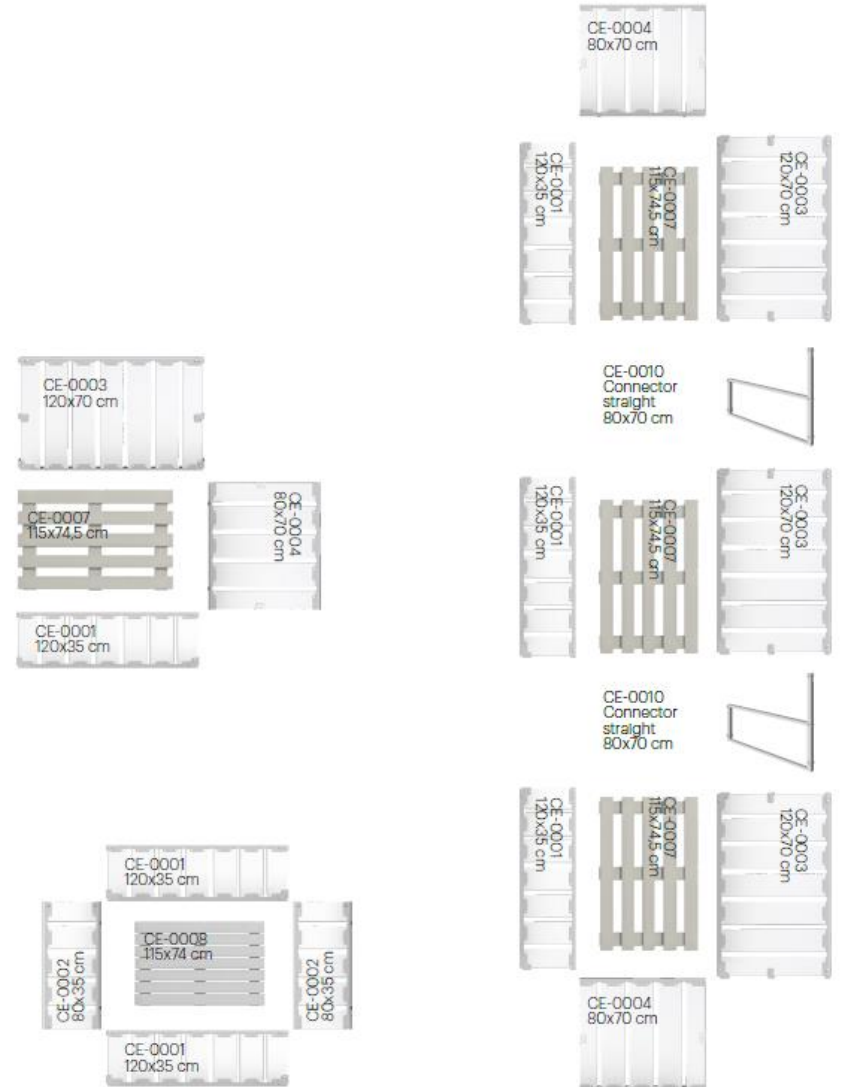

CUSHIONS USED IN THIS CONFIGURATION:

- 4x CE-0018 Back cushion 116,5x36x13 cm
- 6x CE-0017 Seat cushion 116,5x80x10 cm
- 2x CE-0024 Side low cushion 67x28x13 cm

CONFIGURATION 10 | 450x450 CM (LxW)

NOTE
 Place the panel with hooks on the inside. For all CE-0003 panels.

NOTE
 Place the panel with the rubber caps down. For all CE-0004 panels.

PANELS USED IN THIS CONFIGURATION:

- 6x CE-0003 Long panel 120x70 cm
- 8x CE-0001 Long panel 120x35 cm
- 4x CE-0004 Short panel 80x70 cm
- 2x CE-0002 Short panel 80x35 cm
- 6x CE-0007 Seat panel 115x74,5 cm
- 1x CE-0008 Top panel 115x74 cm
- 4x CE-0010 Connector straight 80x70 cm

CUSHIONS USED IN THIS CONFIGURATION:

- 6x CE-0018 Back cushion 116,5x36x13 cm
- 6x CE-0017 Seat cushion 116,5x80x10 cm
- 2x CE-0019 Side corner cushion 67x36x13 cm
- 2x CE-0024 Side low cushion 67x28x13 cm