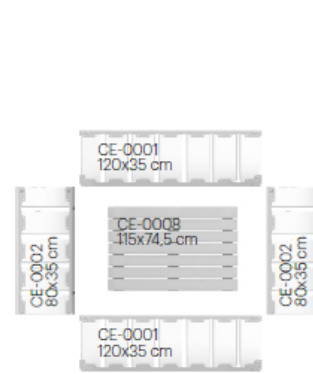

CONFIGURATION 3 | 240x480 CM (LxW)

PANELS USED IN THIS CONFIGURATION:

- 6x CE-0003 Long panel 120x70 cm
- 8x CE-0001 Long panel 120x35 cm
- 6x CE-0004 Short panel 80x70 cm
- 4x CE-0002 Short panel 80x35 cm
- 6x CE-0007 Seat panel 115x74,5 cm
- 1x CE-0008 Top panel 115x74 cm
- 2x CE-0010 Connector straight 80x70 cm

CUSHIONS USED IN THIS CONFIGURATION:

- 6x CE-0018 Back cushion 116,5x36x13 cm
- 6x CE-0017 Seat cushion 116,5x80x10 cm
- 2x CE-0019 Side corner cushion 67x36x13 cm
- 2x CE-0024 Side low cushion 67x28x13 cm
- 2x CE-0040 Side bevelled cushion 67x36x10-20 cm

NOTE
Place the panel with hooks on the inside. For all CE-0003 panels.

CE-0010
Connector straight
80x70 cm

NOTE
Place the panel with the rubber caps down. For all CE-0004 panels.

CE-0010
Connector straight
80x70 cm

CONFIGURATION 4 | 320x360 CM (LxW)

PANELS USED IN THIS CONFIGURATION:

- 6x CE-0003 Long panel 120x70 cm
- 8x CE-0001 Long panel 120x35 cm
- 3x CE-0004 Short panel 80x70 cm
- 3x CE-0002 Short panel 80x35 cm
- 6x CE-0007 Seat panel 115x74,5 cm
- 1x CE-0008 Top panel 115x74 cm
- 3x CE-0010 Connector straight 80x70 cm
- 1x CE-0047 Corner connector right 80x70 cm
- 1x CE-0046 Corner connector left 80x70 cm