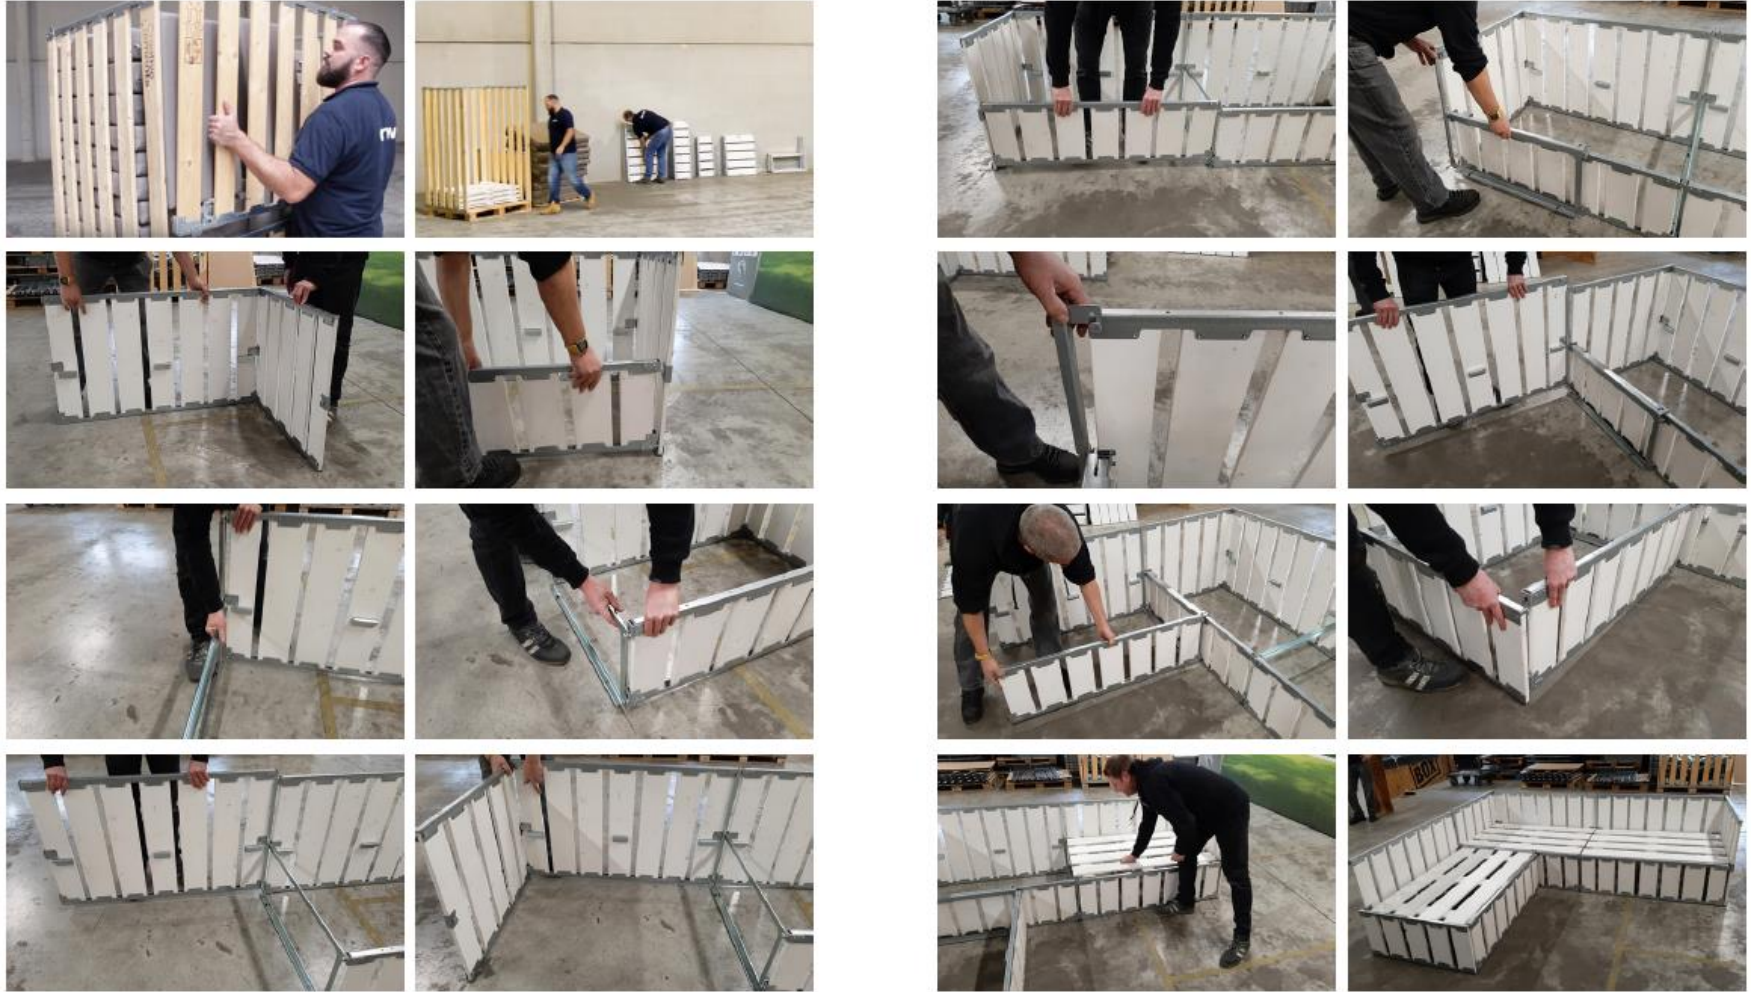

1x CE-0072 Transport box 1.85
120x100x185 cm | 95 kg

Transport packaging

Weight
355 kg (incl. cushions)

Dimensions (LxWxH)
120x100x185 cm

EASY INSTALLATION

The Creative Furniture Lounge Box's easy installation is shown on the next images. Choose a configuration from following pages and create your favorite setup.