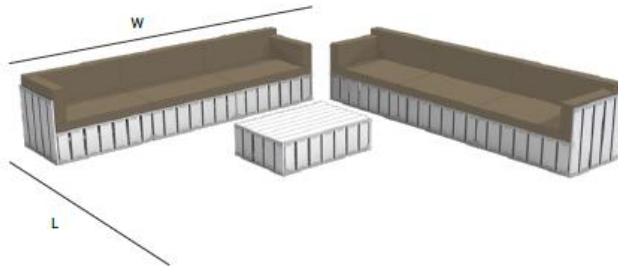

CONFIGURATION 10 | 450x450 CM (LxW)