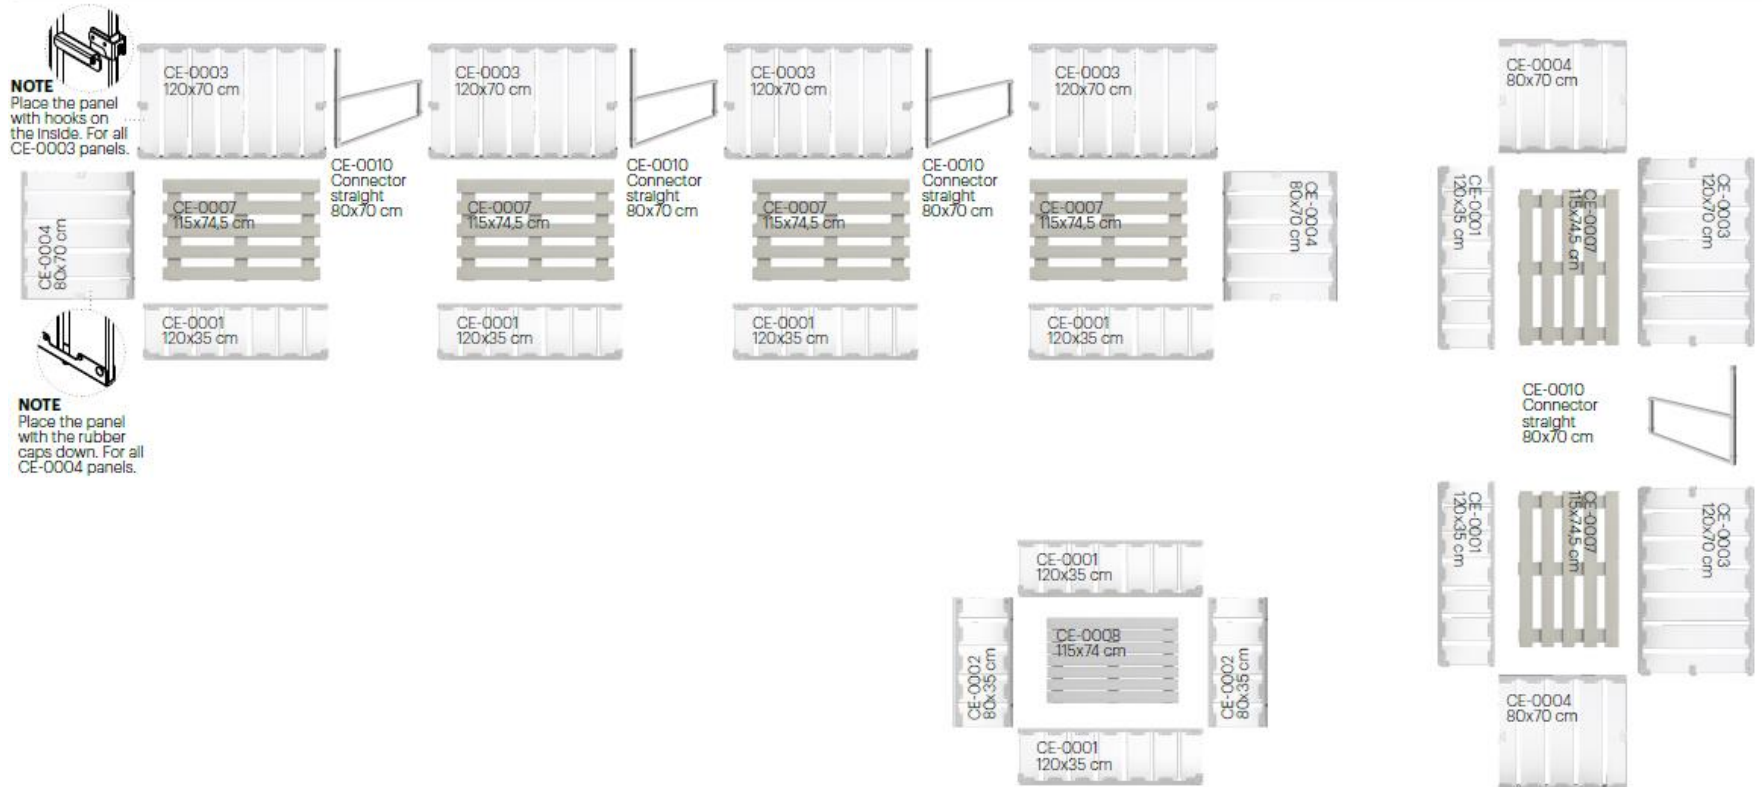

CUSHIONS USED IN THIS CONFIGURATION:

- 6x CE-0018 Back cushion 116,5x36x13 cm
- 6x CE-0017 Seat cushion 116,5x80x10 cm
- 2x CE-0019 Side corner cushion 67x36x13 cm
- 2x CE-0024 Side low cushion 67x29x13 cm