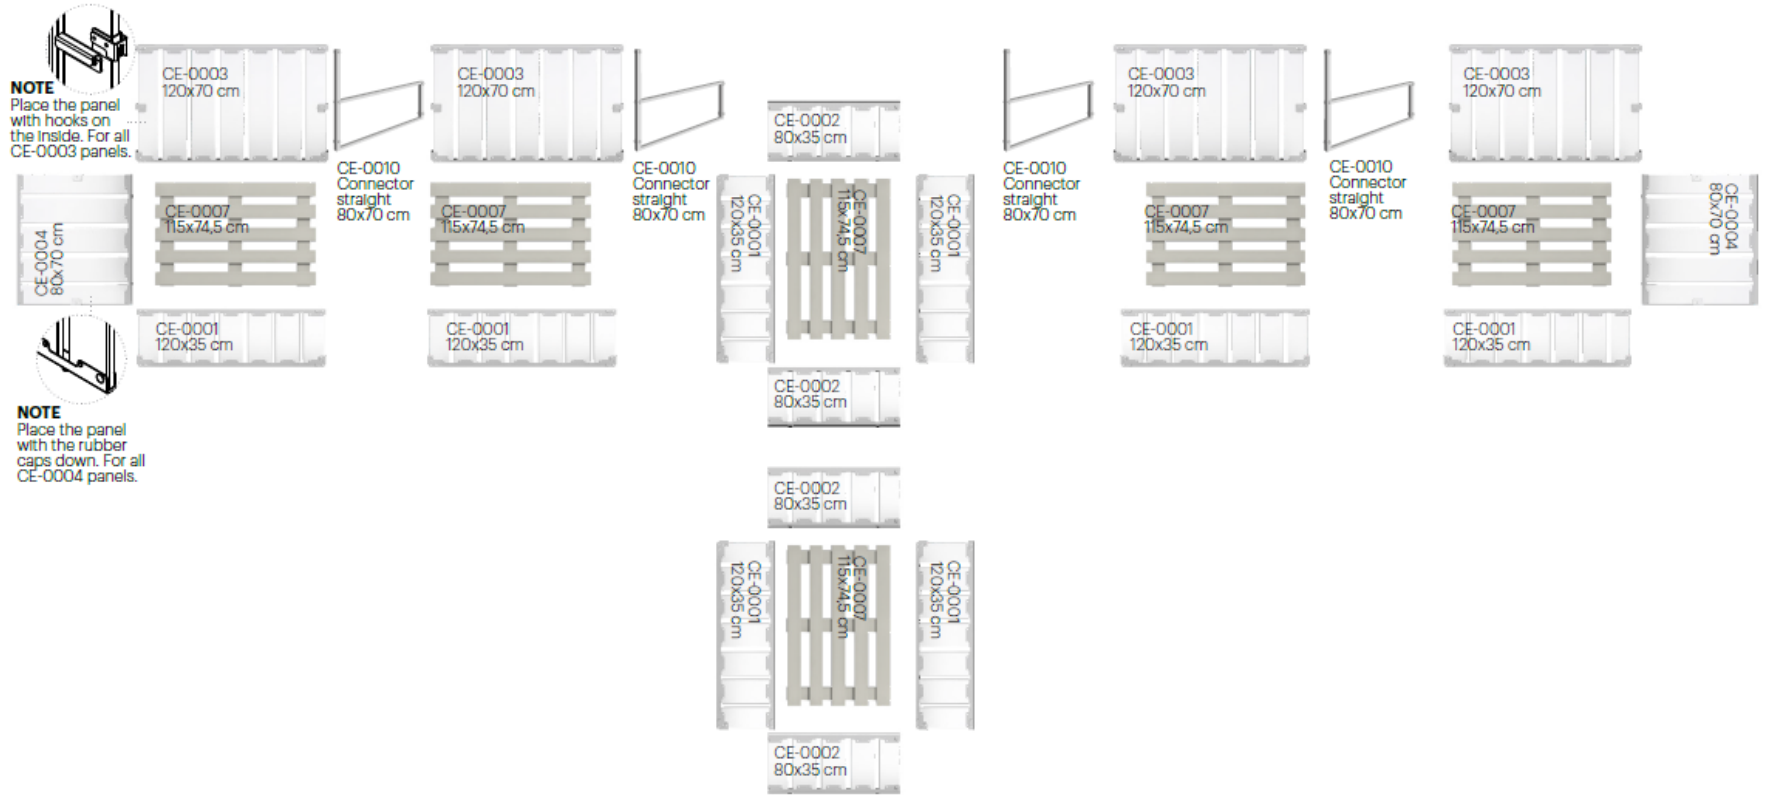

CUSHIONS USED IN THIS CONFIGURATION:

- 4x CE-0018 Back cushion 116,5x36x13 cm
- 6x CE-0017 Seat cushion 116,5x80x10 cm
- 2x CE-0024 Side low cushion 67x28x13 cm