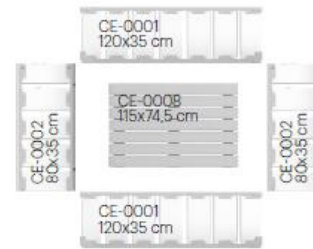

NOTE

Place hooks on the inside for all CE-0003 panels

NOTE

Place the panel with the rubber caps down. For all CE-0004 panels.

NOTE

Place hooks on the inside for all CE-0003 panels

CE-0010 Connector straight 80x70 cm