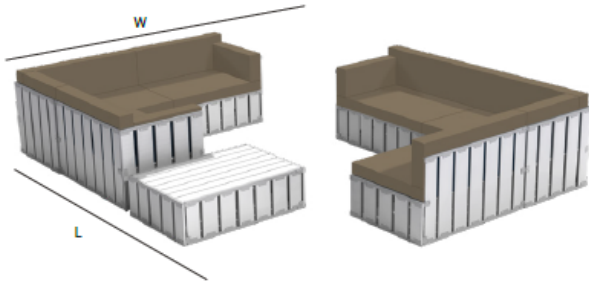

NOTE
Place the panel with hooks on the inside. For all CE-0003 panels.

CE-0046
Corner connector left
80x70 cm

CE-0010
Connector straight
80x70 cm

CE-0010
Connector straight
80x70 cm

NOTE
Place the panel with the rubber caps down. For all CE-0004 panels.

CE-0047
Corner connector right
80x70 cm

CONFIGURATION 5 | 370x330 CM (LxW)

PANELS USED IN THIS CONFIGURATION:

- 6x CE-0003 Long panel 120x70 cm
- 8x CE-0001 Long panel 120x35 cm
- 5x CE-0004 Short panel 80x70 cm
- 3x CE-0002 Short panel 80x35 cm
- 6x CE-0007 Seat panel 115x74.5 cm
- 1x CE-0008 Top panel 115x74 cm
- 2x CE-0010 Connector straight 80x70 cm
- 1x CE-0047 Corner connector right 80x70 cm
- 1x CE-0046 Corner connector left 80x70 cm