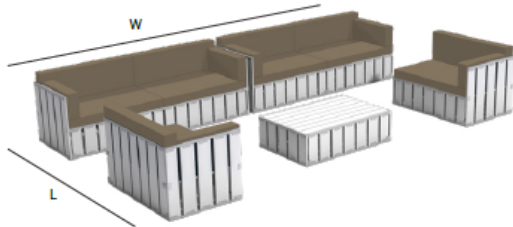

CONFIGURATION 3 | 240x480 CM (LxW)