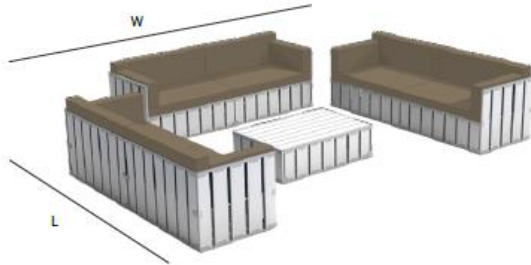

CONFIGURATION 6 | 330x420 CM (LxW)