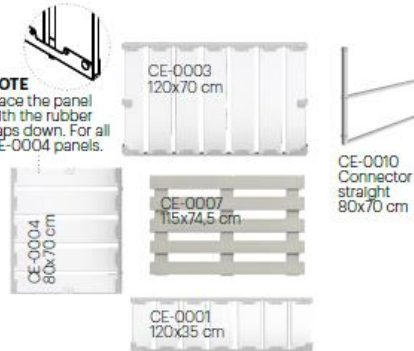

NOTE

Place the panel with the rubber caps down. For all CE-0004 panels.