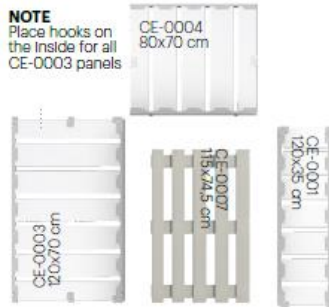

NOTE

Place hooks on the inside for all CE-0003 panels