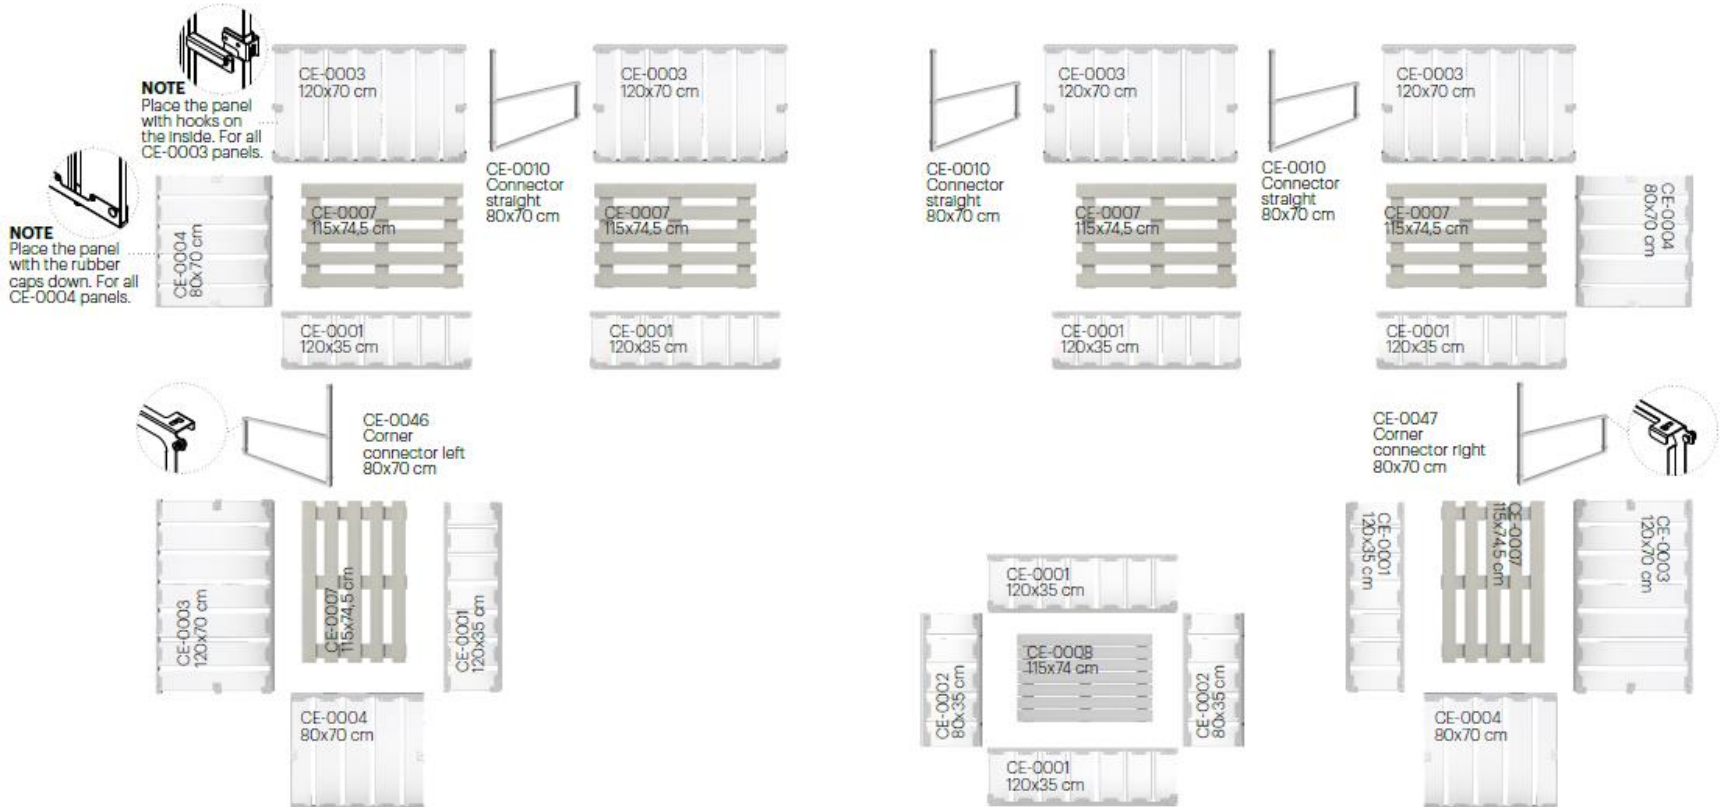

CUSHIONS USED IN THIS CONFIGURATION:

- 6x CE-0018 Back cushion 116,5x36x13 cm
- 6x CE-0017 Seat cushion 116,5x80x10 cm
- 2x CE-0019 Side corner cushion 67x36x13 cm
- 2x CE-0024 Side low cushion 67x28x13 cm
- 2x CE-0040 Side bevelled cushion 67x36x10-20 cm

CONFIGURATION 2 | 200x480 CM (LxW)

PANELS USED IN THIS CONFIGURATION:

- 6x CE-0003 Long panel 120x70 cm
- 8x CE-0001 Long panel 120x35 cm
- 4x CE-0004 Short panel 80x70 cm
- 2x CE-0002 Short panel 80x35 cm
- 6x CE-0007 Seat panel 115x74,5 cm
- 1x CE-0008 Top panel 115x74 cm
- 3x CE-0010 Connector straight 80x70 cm
- 1x CE-0047 Corner connector right 80x70 cm
- 1x CE-0046 Corner connector left 80x70 cm

CUSHIONS USED IN THIS CONFIGURATION:

- 6x CE-0018 Back cushion 116,5x36x13 cm
- 6x CE-0017 Seat cushion 116,5x80x10 cm
- 2x CE-0019 Side corner cushion 67x36x13 cm
- 2x CE-0024 Side low cushion 67x28x13 cmw