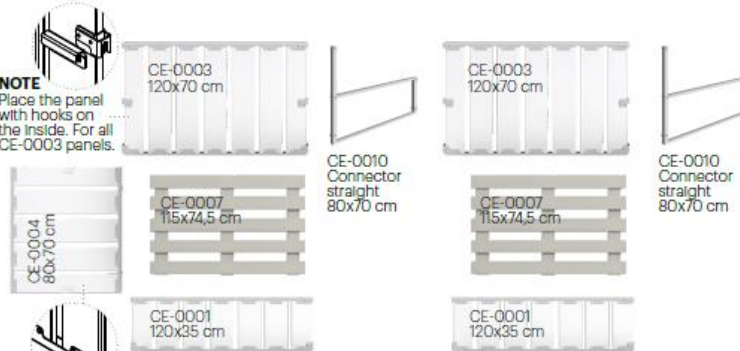

CUSHIONS USED IN THIS CONFIGURATION:

- 4x CE-0018 Back cushion 116,5x36x13 cm
- 6x CE-0017 Seat cushion 116,5x80x10 cm
- 2x CE-0024 Side low cushion 67x28x13 cm

CONFIGURATION 10 | 450x450 CM (LxW)

NOTE
 Place the panel with hooks on the inside. For all CE-0003 panels.