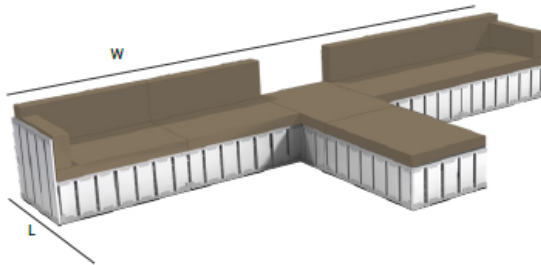

CONFIGURATION 9 | 240x560 CM (LxW)