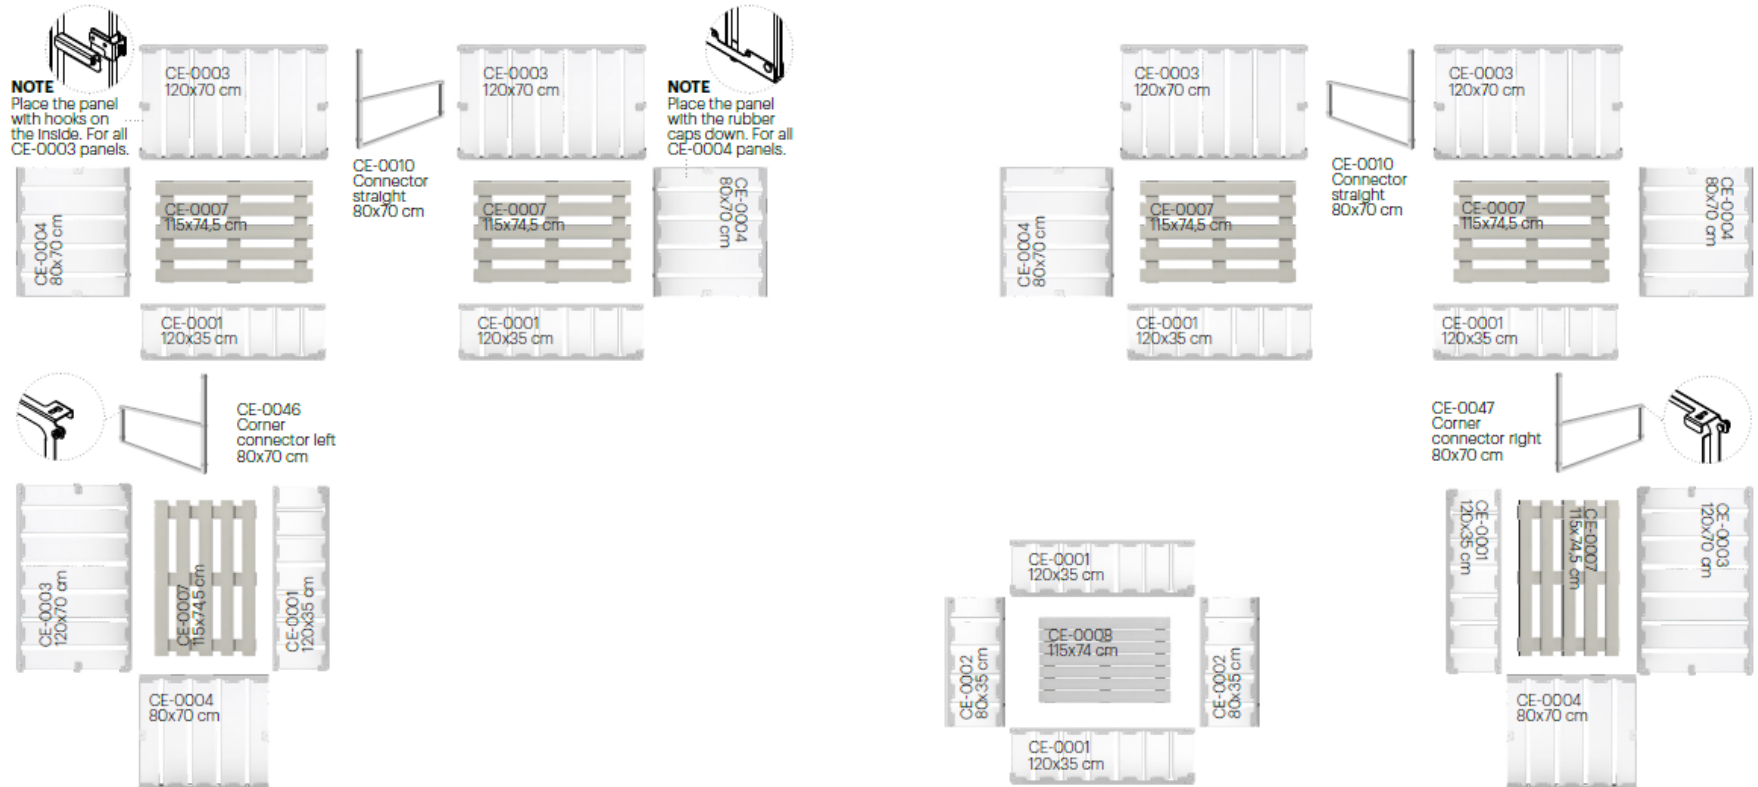

CONFIGURATION 1 | 200x480 CM (LxW)

PANELS USED IN THIS CONFIGURATION:

- 6x CE-0003 Long panel 120x70 cm
- 8x CE-0001 Long panel 120x35 cm
- 6x CE-0004 Short panel 80x70 cm
- 2x CE-0002 Short panel 80x35 cm
- 6x CE-0007 Seat panel 115x74,5 cm
- 1x CE-0008 Top panel 115x74 cm
- 2x CE-0010 Connector straight 80x70 cm
- 1x CE-0047 Corner connector right 80x70 cm
- 1x CE-0046 Corner connector left 80x70 cm

CUSHIONS USED IN THIS CONFIGURATION:

- 6x CE-0018 Back cushion 116,5x36x13 cm
- 6x CE-0017 Seat cushion 116,5x80x10 cm
- 2x CE-0019 Side corner cushion 67x36x13 cm
- 2x CE-0024 Side low cushion 67x28x13 cm
- 2x CE-0040 Side bevelled cushion 67x36x10-20 cm

CONFIGURATION 2 | 200x480 CM (LxW)

PANELS USED IN THIS CONFIGURATION:

- 6x CE-0003 Long panel 120x70 cm
- 8x CE-0001 Long panel 120x35 cm
- 4x CE-0004 Short panel 80x70 cm
- 2x CE-0002 Short panel 80x35 cm
- 6x CE-0007 Seat panel 115x74,5 cm
- 1x CE-0008 Top panel 115x74 cm
- 3x CE-0010 Connector straight 80x70 cm
- 1x CE-0047 Corner connector right 80x70 cm
- 1x CE-0046 Corner connector left 80x70 cm