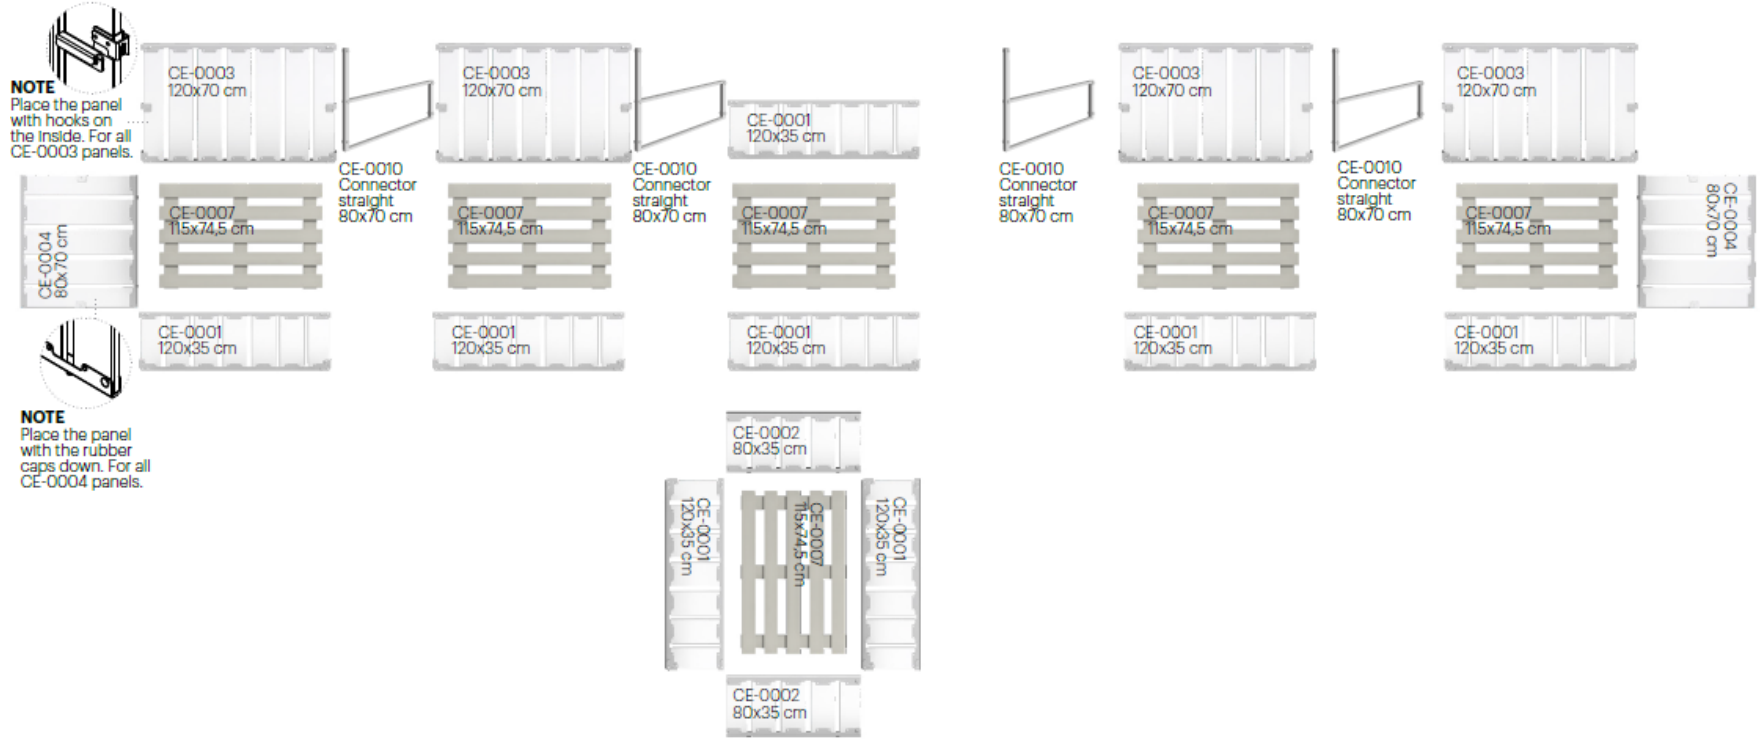

CUSHIONS USED IN THIS CONFIGURATION:

- 4x CE-0018 Back cushion 116,5x36x13 cm
- 6x CE-0017 Seat cushion 116,5x80x10 cm
- 2x CE-0024 Side low cushion 67x28x13 cm