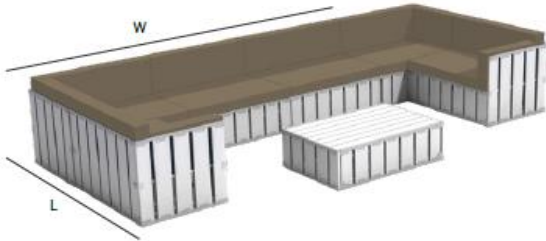

CONFIGURATION 2 | 200x480 CM (LxW)