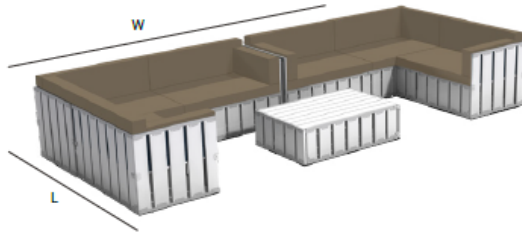

1x CE-0072 Transport box 1.85
120x100x185 cm | 95 kg

Transport packaging

Weight
355 kg (incl. cushions)

Dimensions (LxWxH)
120x100x185 cm

EASY INSTALLATION

The Creative Furniture Lounge Box's easy installation is shown on the next images. Choose a configuration from following pages and create your favorite setup.

CONFIGURATION 1 | 200x480 CM (LxW)

PANELS USED IN THIS CONFIGURATION:

- 6x CE-0003 Long panel 120x70 cm
- 8x CE-0001 Long panel 120x35 cm
- 6x CE-0004 Short panel 80x70 cm
- 2x CE-0002 Short panel 80x35 cm
- 6x CE-0007 Seat panel 115x74,5 cm
- 1x CE-0008 Top panel 115x74 cm
- 2x CE-0010 Connector straight 80x70 cm
- 1x CE-0047 Corner connector right 80x70 cm
- 1x CE-0046 Corner connector left 80x70 cm