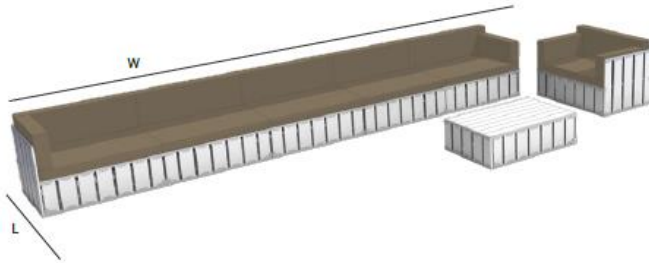

CONFIGURATION 12 | 210x690 CM (LxW)