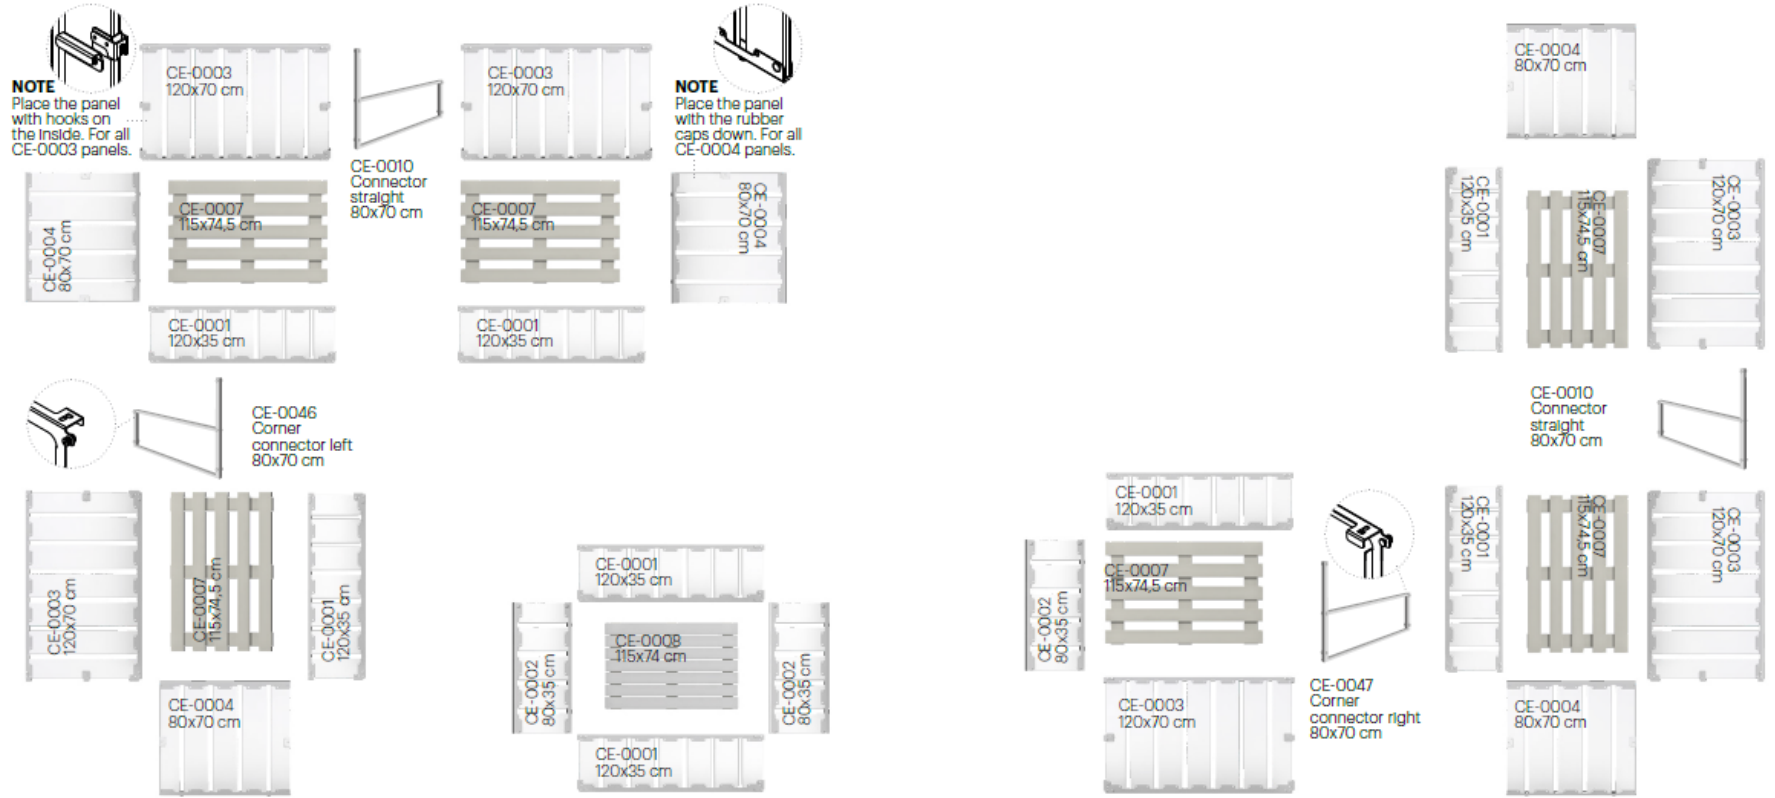

CUSHIONS USED IN THIS CONFIGURATION:

- 6x CE-0018 Back cushion 116.5x36x13 cm
- 6x CE-0017 Seat cushion 116.5x80x10 cm
- 2x CE-0019 Side corner cushion 67x36x13 cm
- 2x CE-0024 Side low cushion 67x28x13 cm
- 1x CE-0040 Side bevelled cushion 67x36x10-20 cm