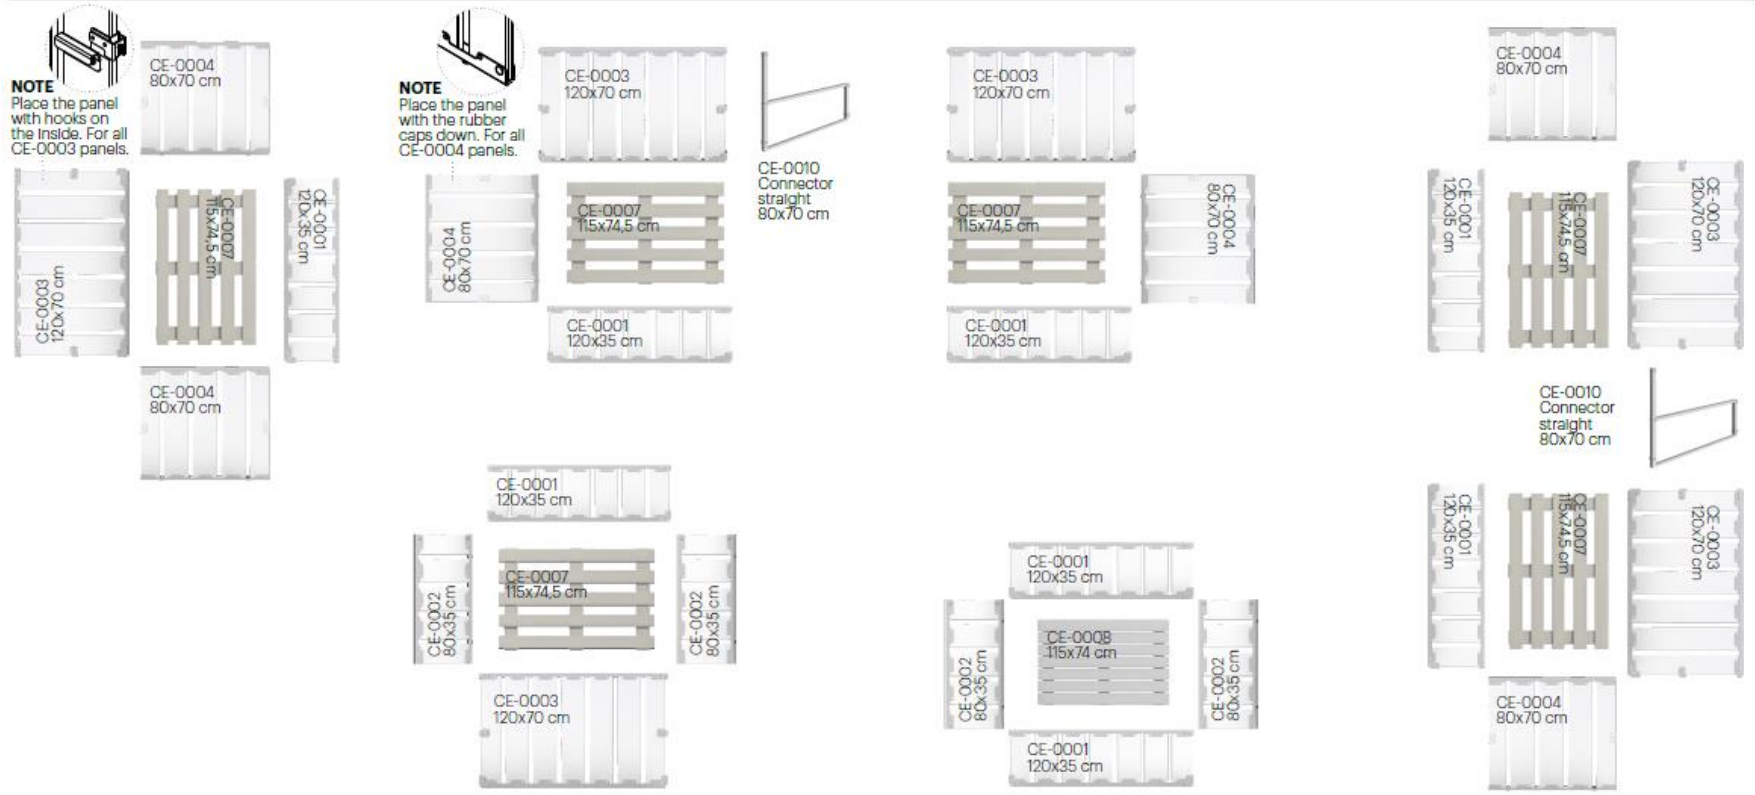

CUSHIONS USED IN THIS CONFIGURATION:

- 6x CE-0018 Back cushion 116,5x36x13 cm
- 6x CE-0017 Seat cushion 116,5x80x10 cm
- 2x CE-0019 Side corner cushion 67x36x13 cm
- 2x CE-0024 Side low cushion 67x28x13 cm
- 2x CE-0040 Side bevelled cushion 67x36x10-20 cm