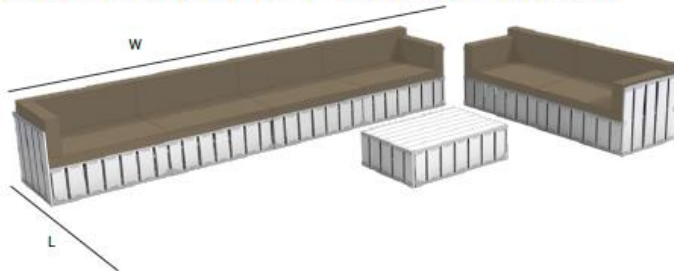

CONFIGURATION 11 | 330x570 CM (LxW)