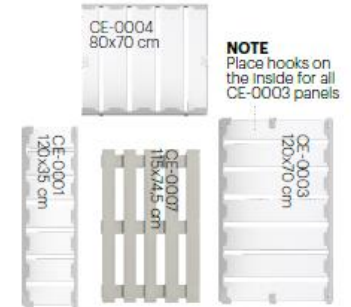

NOTE

Place hooks on the inside for all CE-0003 panels

NOTE

Place the panel with the rubber caps down. For all CE-0004 panels.

NOTE

Place hooks on the inside for all CE-0003 panels

CE-0010 Connector straight 80x70 cm