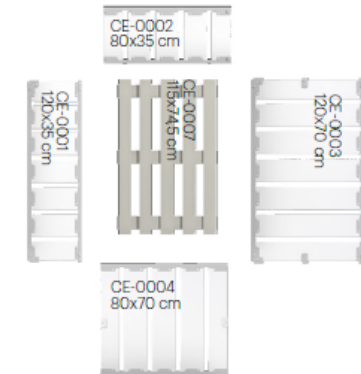

NOTE
Place the panel with hooks on the inside. For all CE-0003 panels.

CE-0010
Connector straight
80x70 cm

NOTE
Place the panel with the rubber caps down. For all CE-0004 panels.

CE-0010
Connector straight
80x70 cm

CONFIGURATION 4 | 320x360 CM (LxW)

PANELS USED IN THIS CONFIGURATION:

- 6x CE-0003 Long panel 120x70 cm
- 8x CE-0001 Long panel 120x35 cm
- 3x CE-0004 Short panel 80x70 cm
- 3x CE-0002 Short panel 80x35 cm
- 6x CE-0007 Seat panel 115x74,5 cm
- 1x CE-0008 Top panel 115x74 cm
- 3x CE-0010 Connector straight 80x70 cm
- 1x CE-0047 Corner connector right 80x70 cm
- 1x CE-0046 Corner connector left 80x70 cm