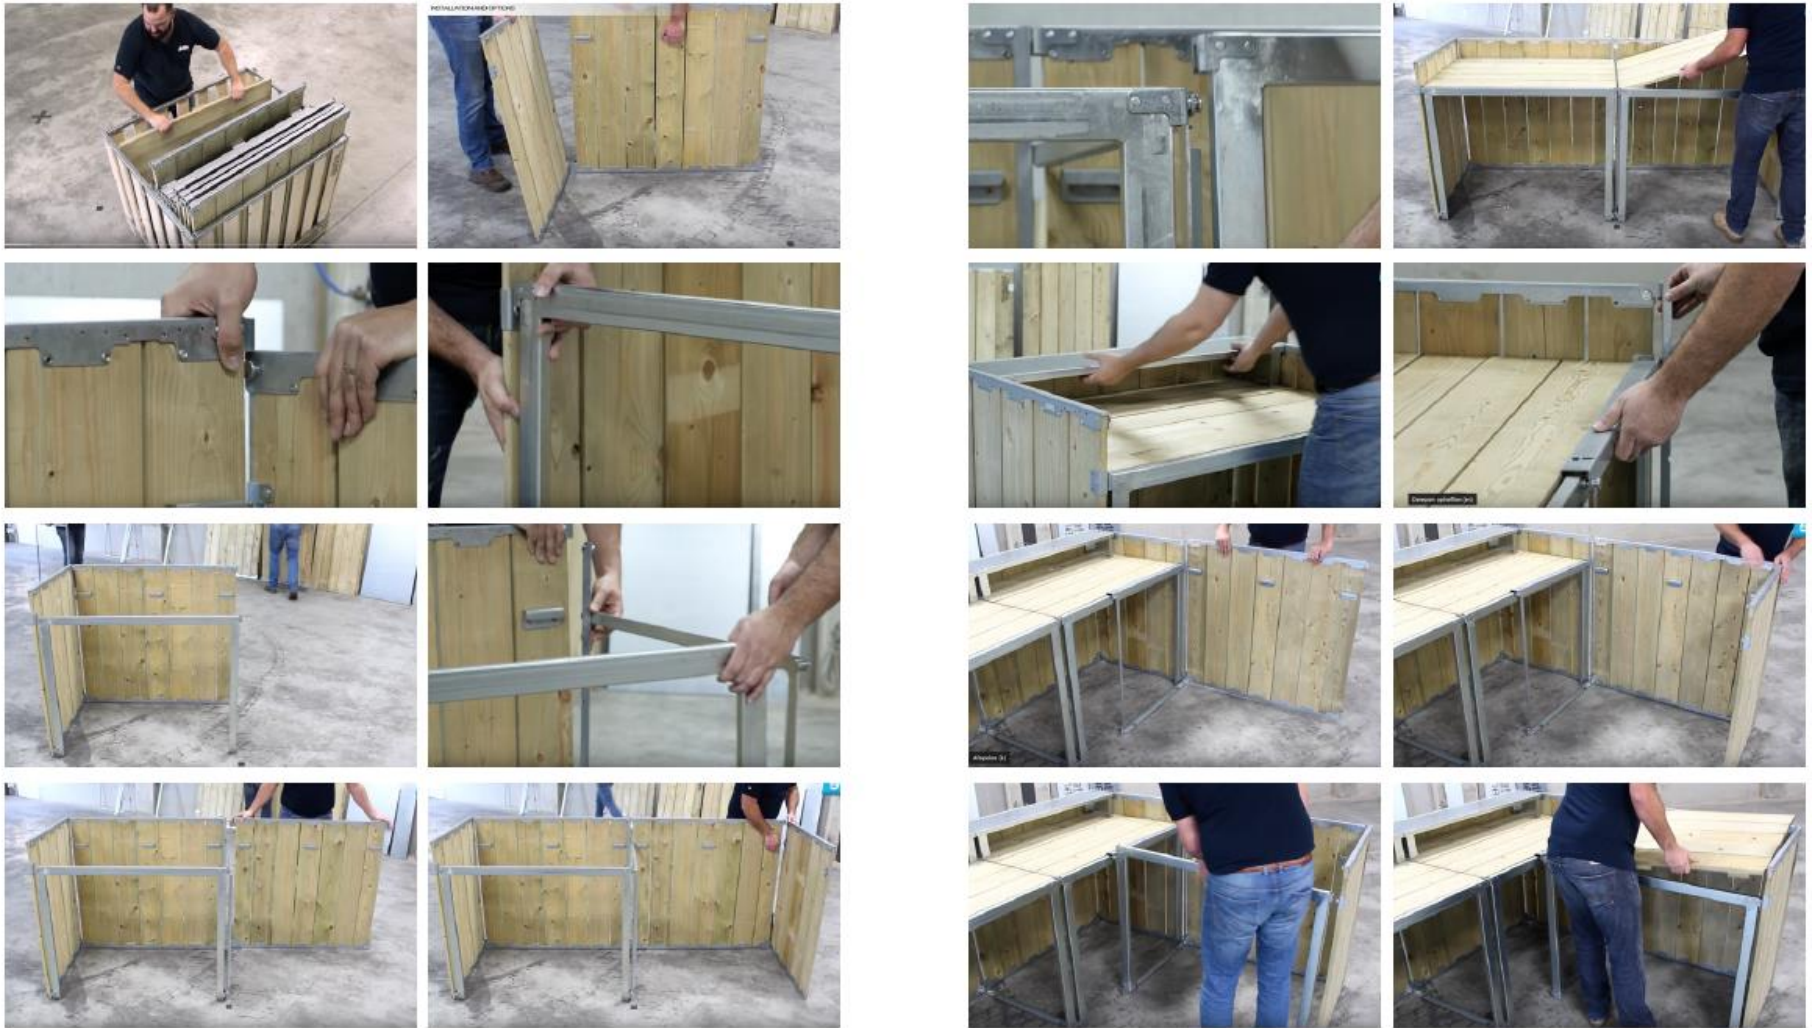

EASY INSTALLATION

The Creative Furniture U-Bar box's easy installation is shown on following images. Choose a configuration from following pages and create your favorite setup.